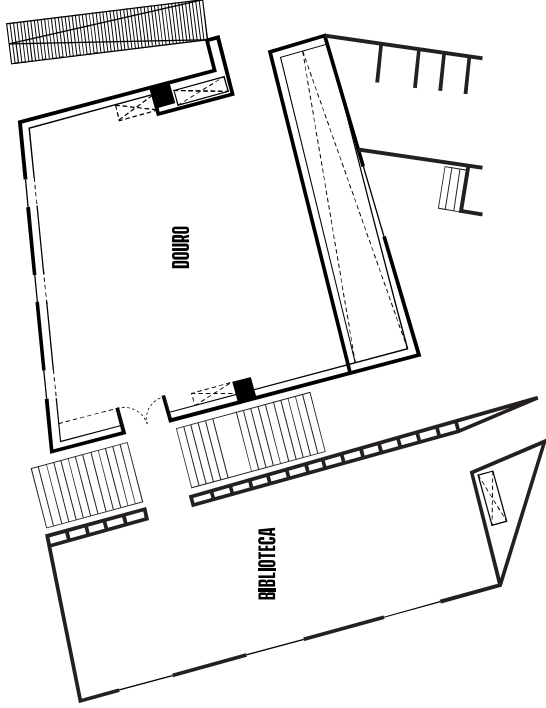

PLANTAS SALAS FLOOR PLANS

CAPACIDADE CAPACITY

SALA ROOM	PISO FLOOR	MEASURAS (CM) MEASURES (CM)	M ²	LUZ NATURAL NATURAL LIGHT	PLATEIA THEATRE	ESCOLA CLASSROOM	"U"	CABARET	COCKTAIL	MESA ÚNICA BOARDROOM	BANQUETE BANQUETING
Douro	1	10,30x9,70	90	✓	80	60	40	42	100	-	60
Biblioteca	1	14,20x4,10	58	✓	40	20	25	24	60	-	30
Raiva Restaurant	2	15,5 x 5,52	50	✓	120	80	60	64	150	-	100